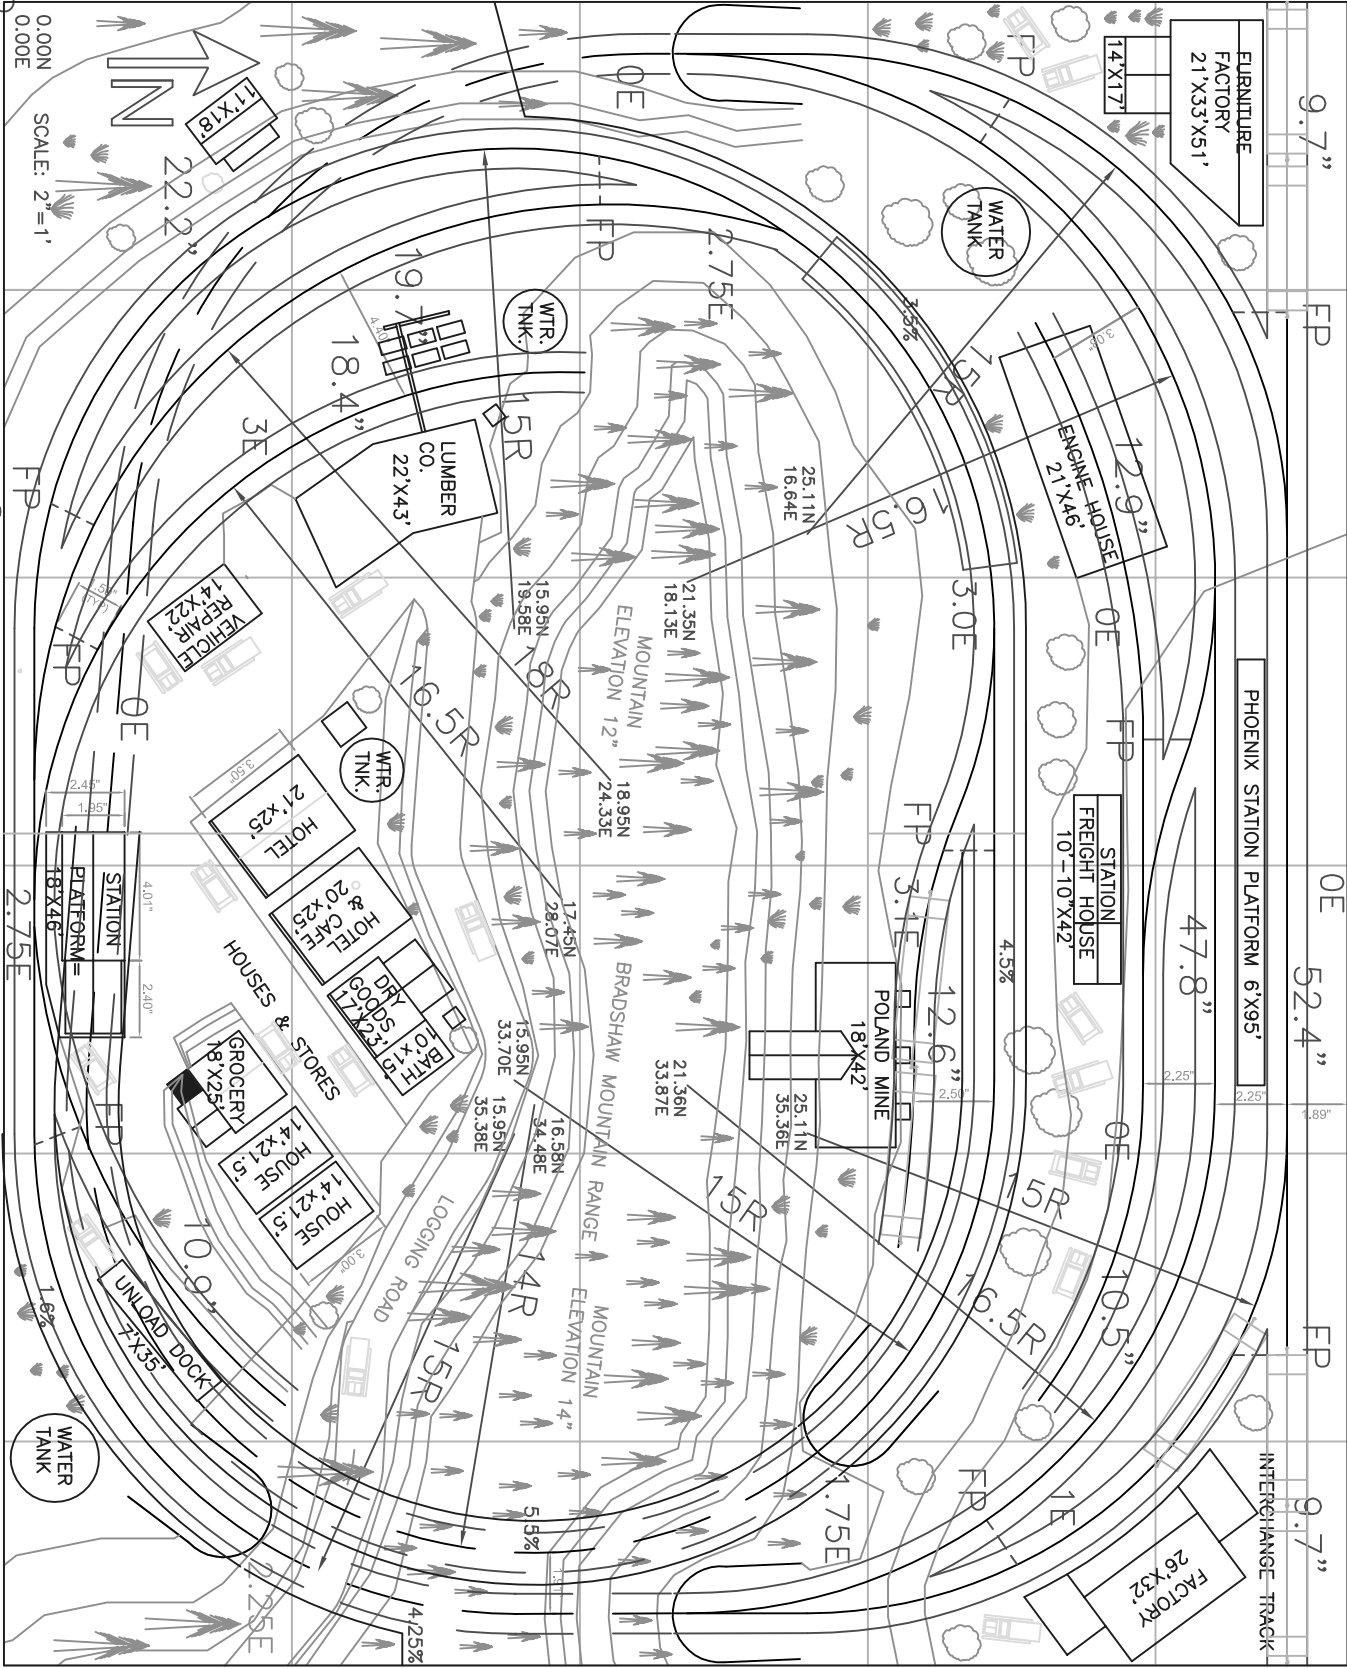

42"

6"

Designed by: California Western Locomotive and Car Repair Shops - Copyright © 2004 by CWRailman

0.00N
0.00E

SCALE: 2"=1'

9"

9.7"

FP

FURNITURE
FACTORY
21'X33'X51'

14'X17'

WATER
TANK

ENGINE HOUSE
21'X46'

STATION
FREIGHT HOUSE
10'-10'X42'

PHOENIX STATION PLATFORM 6'X95'

OE

52.4"

1.89'

FP

9.7"

INTERCHANGE TRACK

Phoenix & Flagstaff (Passenger & Freight)

Designed by: California Western Locomotive and Car Repair Shops - Copyright © 2004 by CWRailman

52"

Designed by: California Western Locomotive and Car Repair Shops - Copyright © 2004 by CWRailman